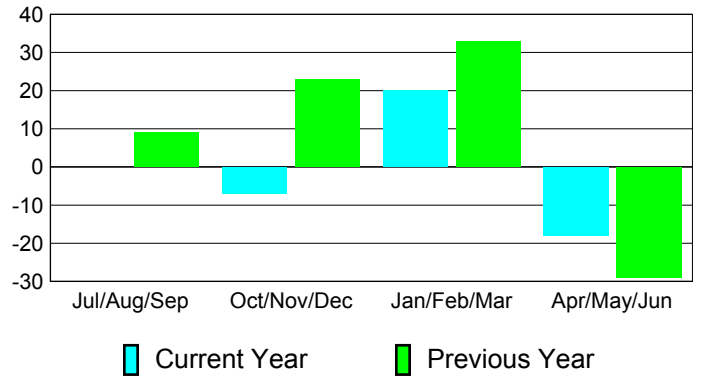

**Membership Results
2010-2011**

**Membership
2009-2010**

Month	Net Memb Goal	Actual New Memb	Actual Dropped Memb	Gain/Loss of Memb	Gain/Loss of Memb
Jul/Aug/Sep	25	65	-65	0	9
Oct/Nov/Dec	20	46	-53	-7	23
Jan/Feb/Mar	15	68	-48	20	33
Apr/May/June	5	56	-74	-18	-29
Totals	65	235	-240	-5	36

Membership Results 2010-2011

Goal, New, Dropped, Gain/Loss

Comparison of Membership Gain/Loss

Current Year Compared to the Previous Year

Gender Comparison 2010-2011

Jul/Aug/Sep

Oct/Nov/Dec

Jan/Feb/Mar

Apr/May/June

Male

Female