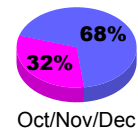

**Membership Results
2010-2011**

**Membership
2009-2010**

Month	Net Memb Goal	Actual New Memb	Actual Dropped Memb	Gain/Loss of Memb	Gain/Loss of Memb
Jul/Aug/Sep	25	65	-65	0	9
Oct/Nov/Dec	20	46	-53	-7	23
Jan/Feb/Mar	15	68	-48	20	33
Apr/May/June	5	56	-74	-18	-29
Totals	65	235	-240	-5	36

Membership Results 2010-2011

Goal, New, Dropped, Gain/Loss

Comparison of Membership Gain/Loss

Current Year Compared to the Previous Year

Gender Comparison 2010-2011

Jul/Aug/Sep

Oct/Nov/Dec

Jan/Feb/Mar

Apr/May/June

Male

Female