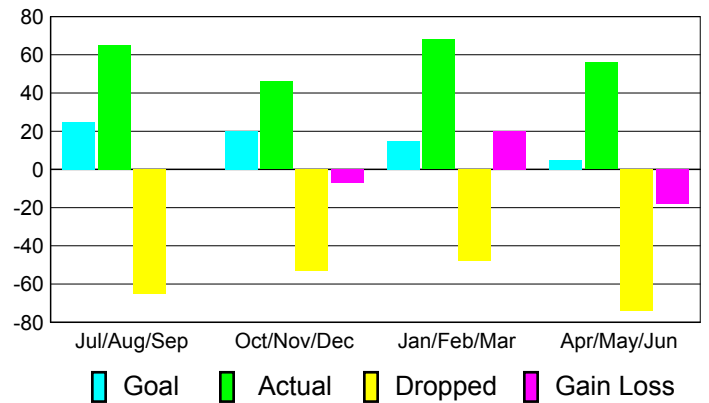

Membership Results 2010-2011

Goal, New, Dropped, Gain/Loss

Comparison of Membership Gain/Loss

Current Year Compared to the Previous Year